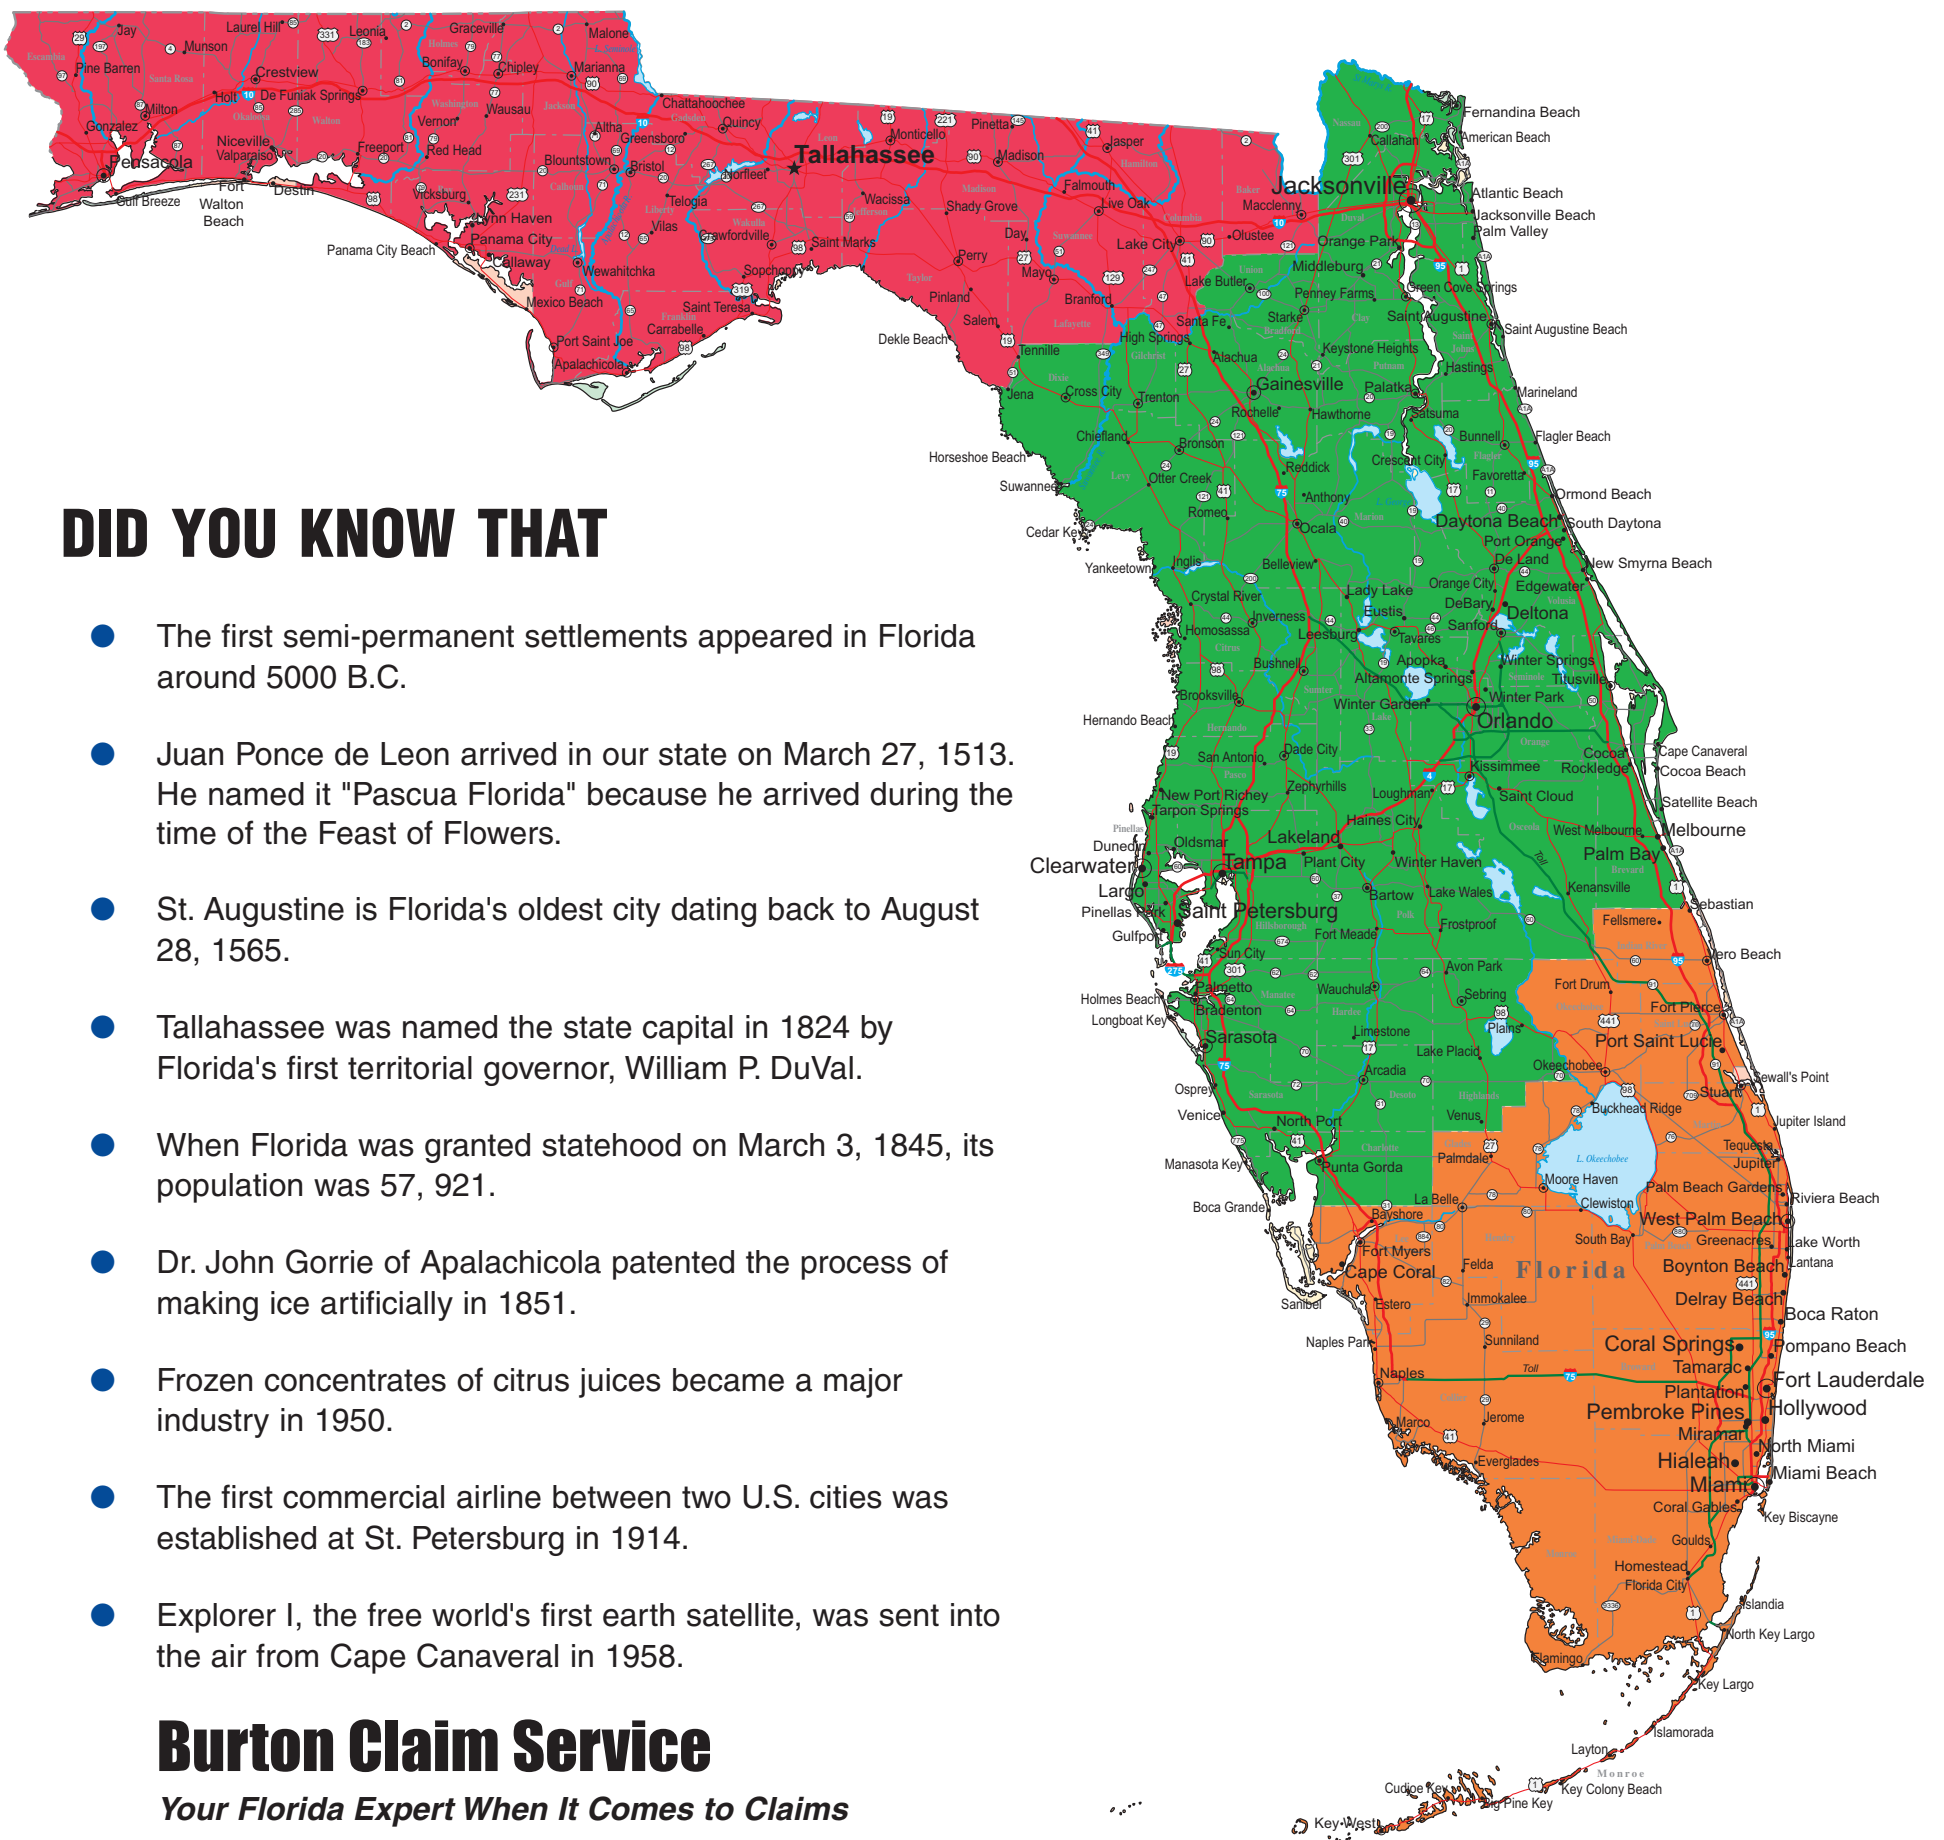

E-Mail: info@burtonclaimservice.com

Web: www.burtonclaimservice.com

DID YOU KNOW THAT

- The first semi-permanent settlements appeared in Florida around 5000 B.C.
- Juan Ponce de Leon arrived in our state on March 27, 1513. He named it "Pascua Florida" because he arrived during the time of the Feast of Flowers.
- St. Augustine is Florida's oldest city dating back to August 28, 1565.
- Tallahassee was named the state capital in 1824 by Florida's first territorial governor, William P. DuVal.
- When Florida was granted statehood on March 3, 1845, its population was 57, 921.
- Dr. John Gorrie of Apalachicola patented the process of making ice artificially in 1851.
- Frozen concentrates of citrus juices became a major industry in 1950.
- The first commercial airline between two U.S. cities was established at St. Petersburg in 1914.
- Explorer I, the free world's first earth satellite, was sent into the air from Cape Canaveral in 1958.